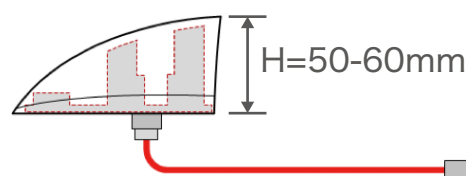

Flat Antenna

Function

- Support increasing external communication due to spreading connected cars. Great vehicle assembly

Feature

- Achieved to make a lower antenna than conventional shark fin type.
- Integrate 5 functions of antennas for external communication included 5G into a package

Performance/Specification

Shark fin type antenna

Flat Antenna

Application	Frequency
TEL(4G/LTE)	815-875 MHz
	1920-2170 MHz
5G	3.6-4.0 GHz
V2X	5.9 GHz
GPS	1.575 GHz
WiFi×2	2.4 GHz, 5 GHz