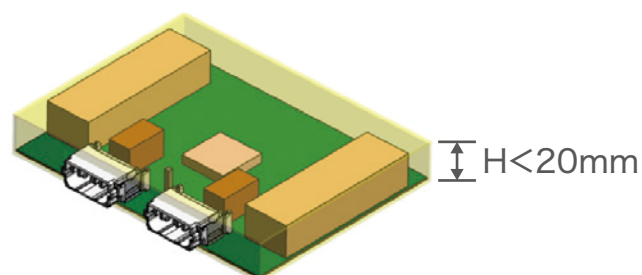

Flat Antenna

Function

- Support increasing external communication due to spreading connected cars. Great vehicle assembly

Feature

- Achieved to make a lower antenna than conventional shark fin type.
- Integrate 5 functions of antennas for external communication included 5G into a package

Performance/Specification

Shark fin type antenna

Flat Antenna

Application	Frequency
TEL(4G/LTE)	815-875 MHz
	1920-2170 MHz
5G	3.6-4.0 GHz
V2X	5.9 GHz
GPS	1.575 GHz
WiFi×2	2.4 GHz, 5 GHz