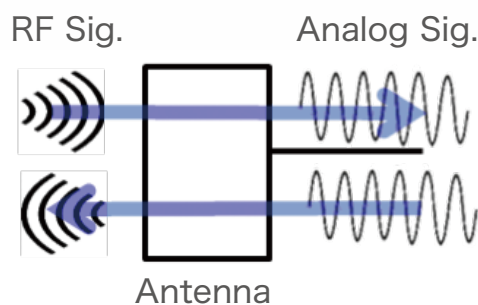

Flat Antenna

Function

- Support increasing external communication due to spreading connected cars. Great vehicle assembly

Feature

- Achieved to make a lower antenna than conventional shark fin type.
- Integrate 5 functions of antennas for external communication included 5G into a package

Performance/Specification

Shark fin type antenna

Flat Antenna

Application	Frequency
TEL(4G/LTE)	815-875 MHz
	1920-2170 MHz
5G	3.6-4.0 GHz
V2X	5.9 GHz
GPS	1.575 GHz
WiFi×2	2.4 GHz, 5 GHz