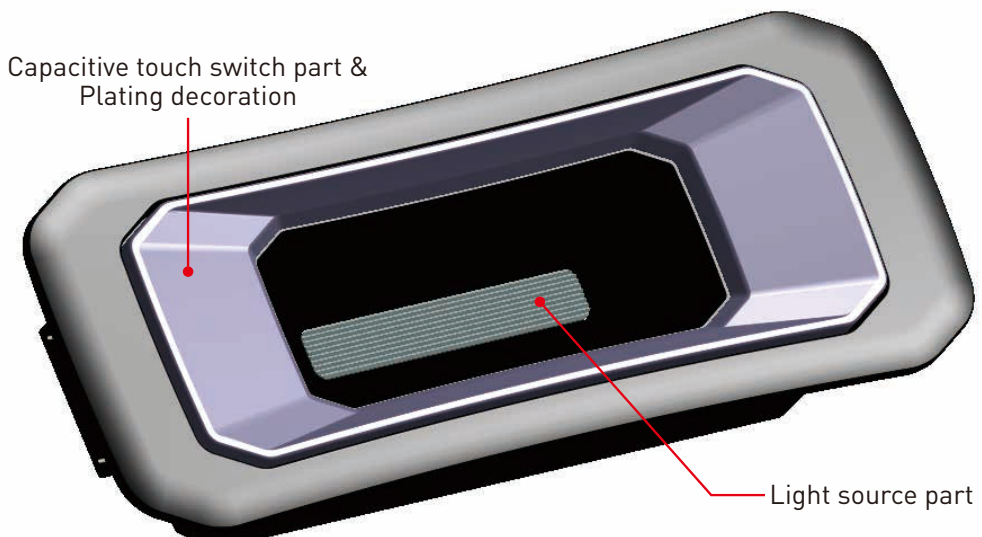

# The lamp can be set freely in various interior places

- It requires a compact spot lamp with good switch operation for exposure to light for the best place

- Plating decoration with capacitive touch switch
- Compact but bright enough

Brightness: More than 50Lx in the center at 600mm from the light source

Size: 125mm × 48mm × 30mm

\*This is a mock-up image. The design is changed depending on needs.