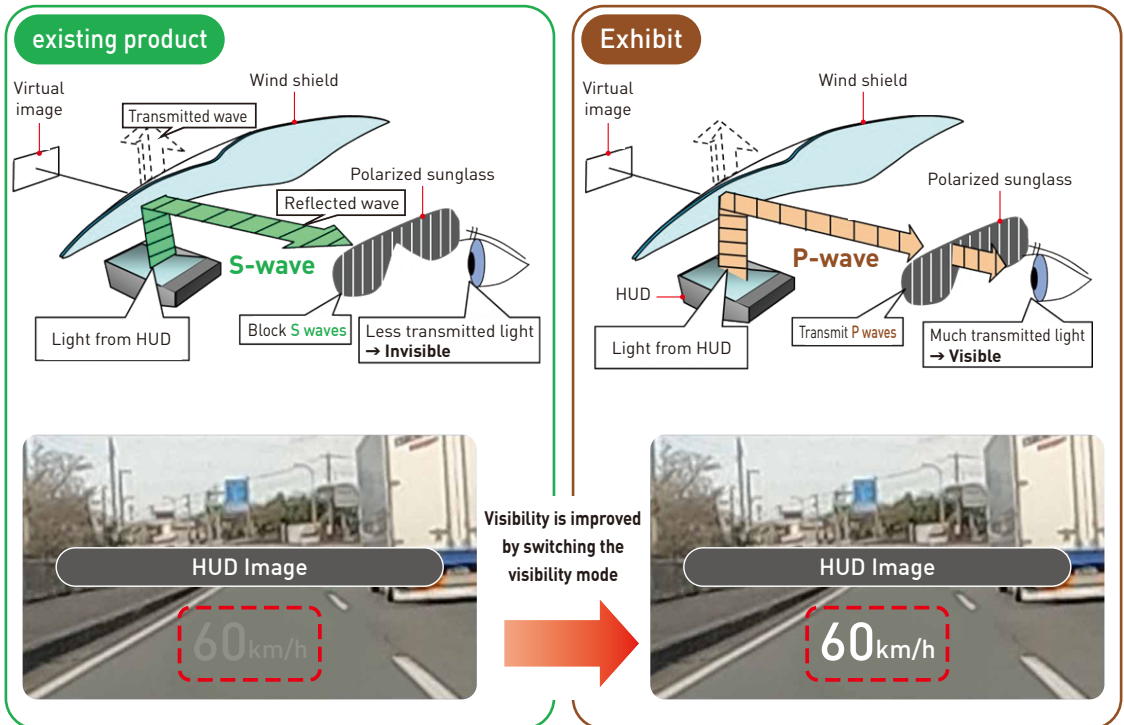

Convert HUD light to pass through polarized sunglasses

- HUD problem is unclear visions during wearing polarized sunglasses

- 2 visibility modes for ON/OFF polarized sunglasses
- Clear visions even wearing polarized sunglasses

Back Ground
Feature
Performance/Specification